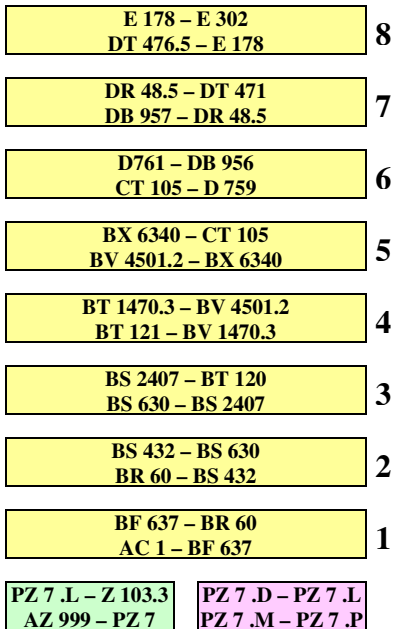

Library Upstairs

Color Key	
General	Yellow
Reference	Blue
Early Childhood (4-8 years)	Pink
Juvenile (9-12 years)	Orange
Young Adult (13-16 years)	Light Green

R9 – R12 contain microforms, abstracts, indexes, and literary criticism.