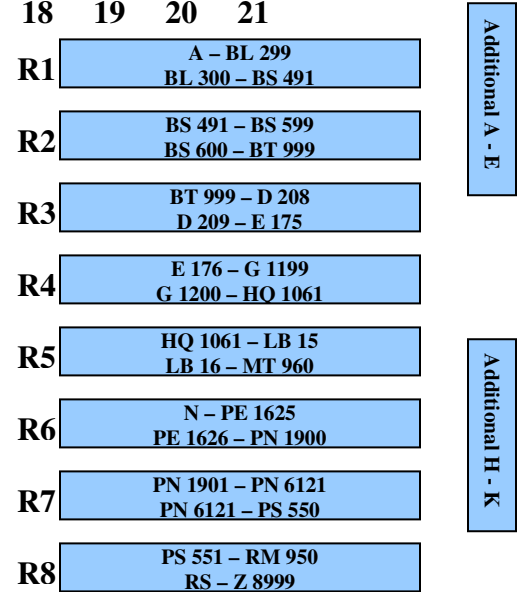

Library Upstairs

Color Key	
General	Yellow
Reference	Blue
Early Childhood (4-8 years)	Pink
Juvenile (9-12 years)	Orange
Young Adult (13-16 years)	Light Green

R9 – R12 contain microforms, abstracts, indexes, and literary criticism.